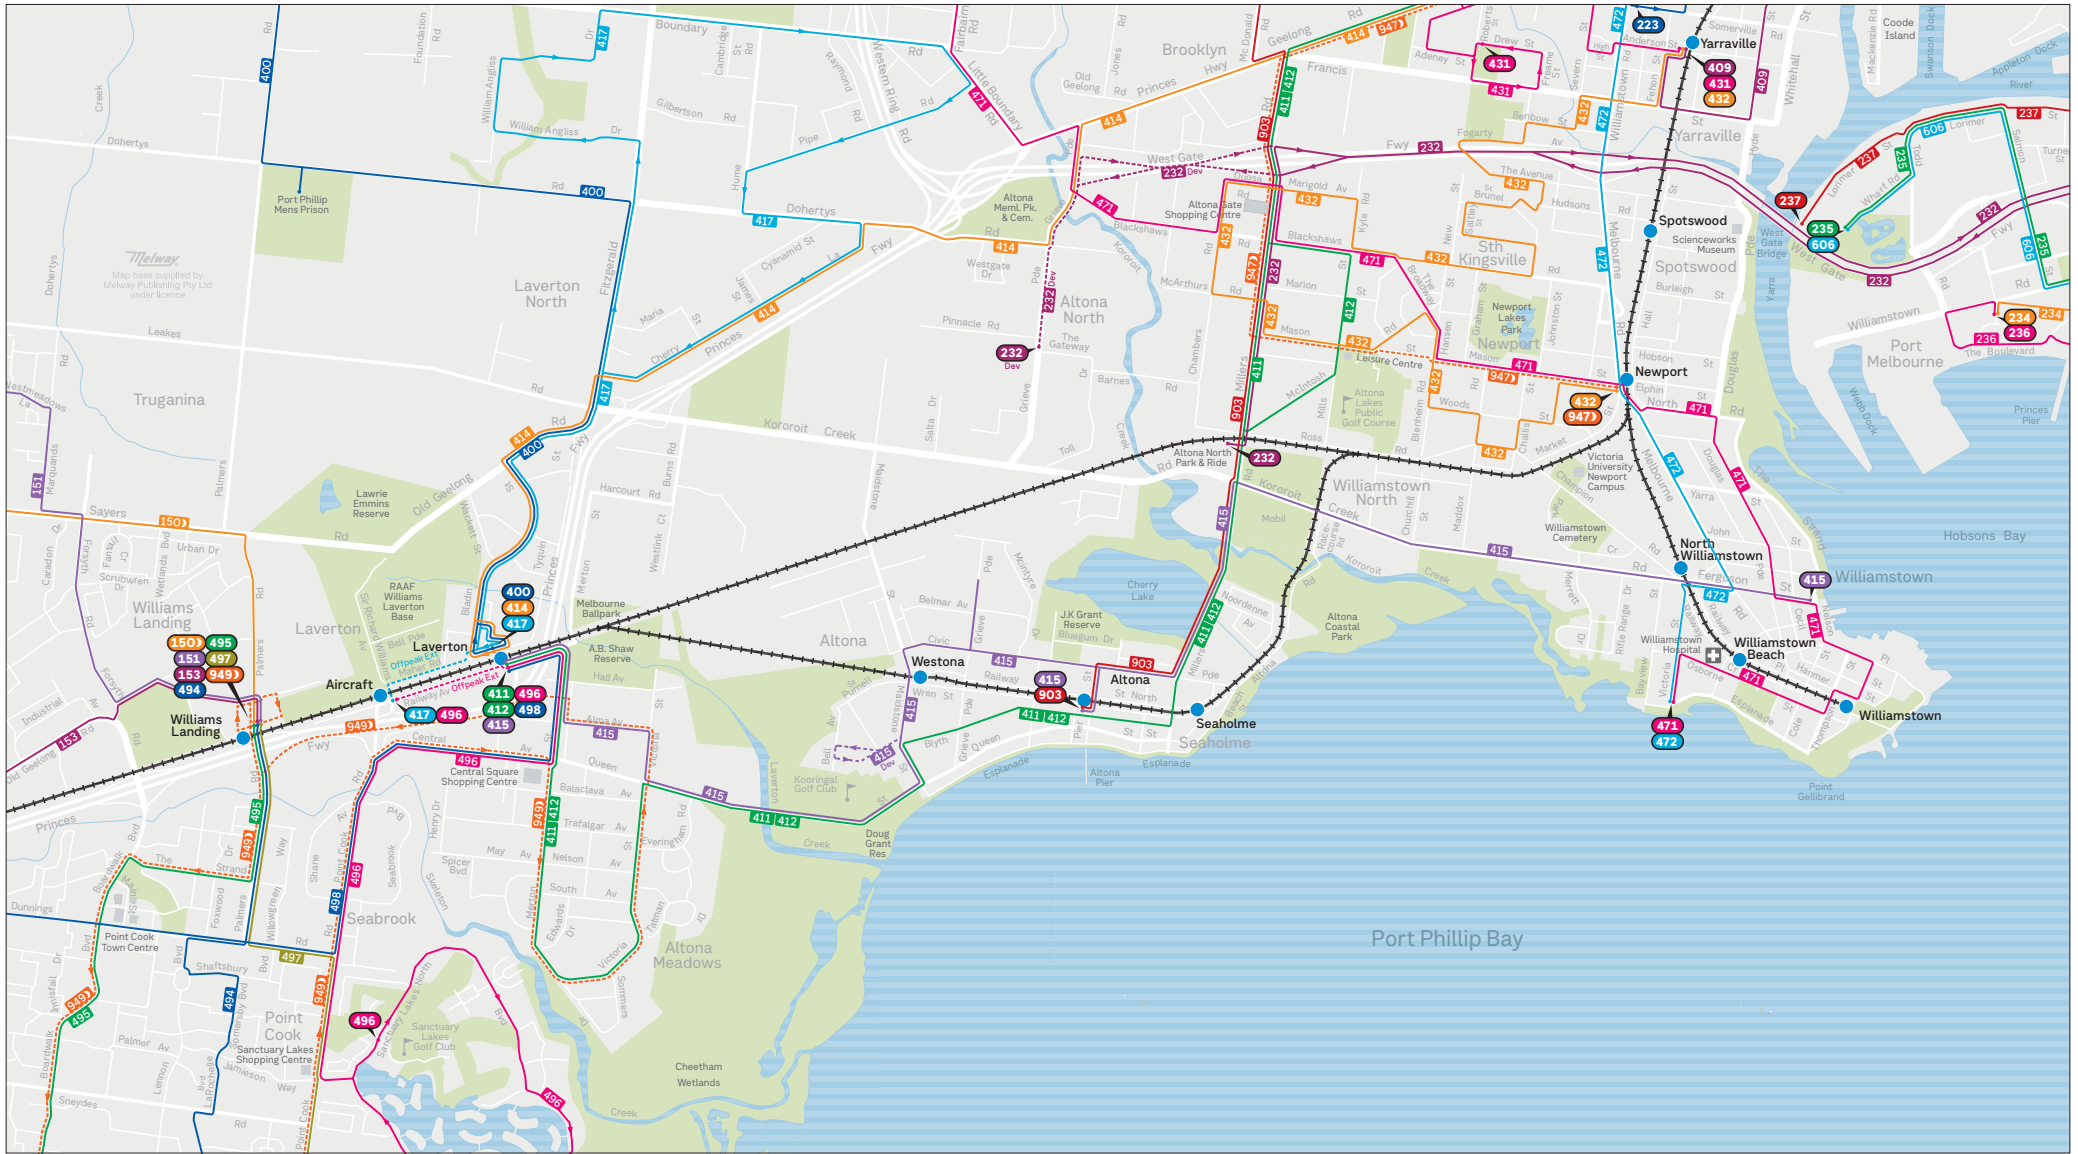

Hobsons Bay bus network

Train
 Bus
 Bus terminus
 Night Bus terminus

MAP NOT TO SCALE

 Effective May 2024