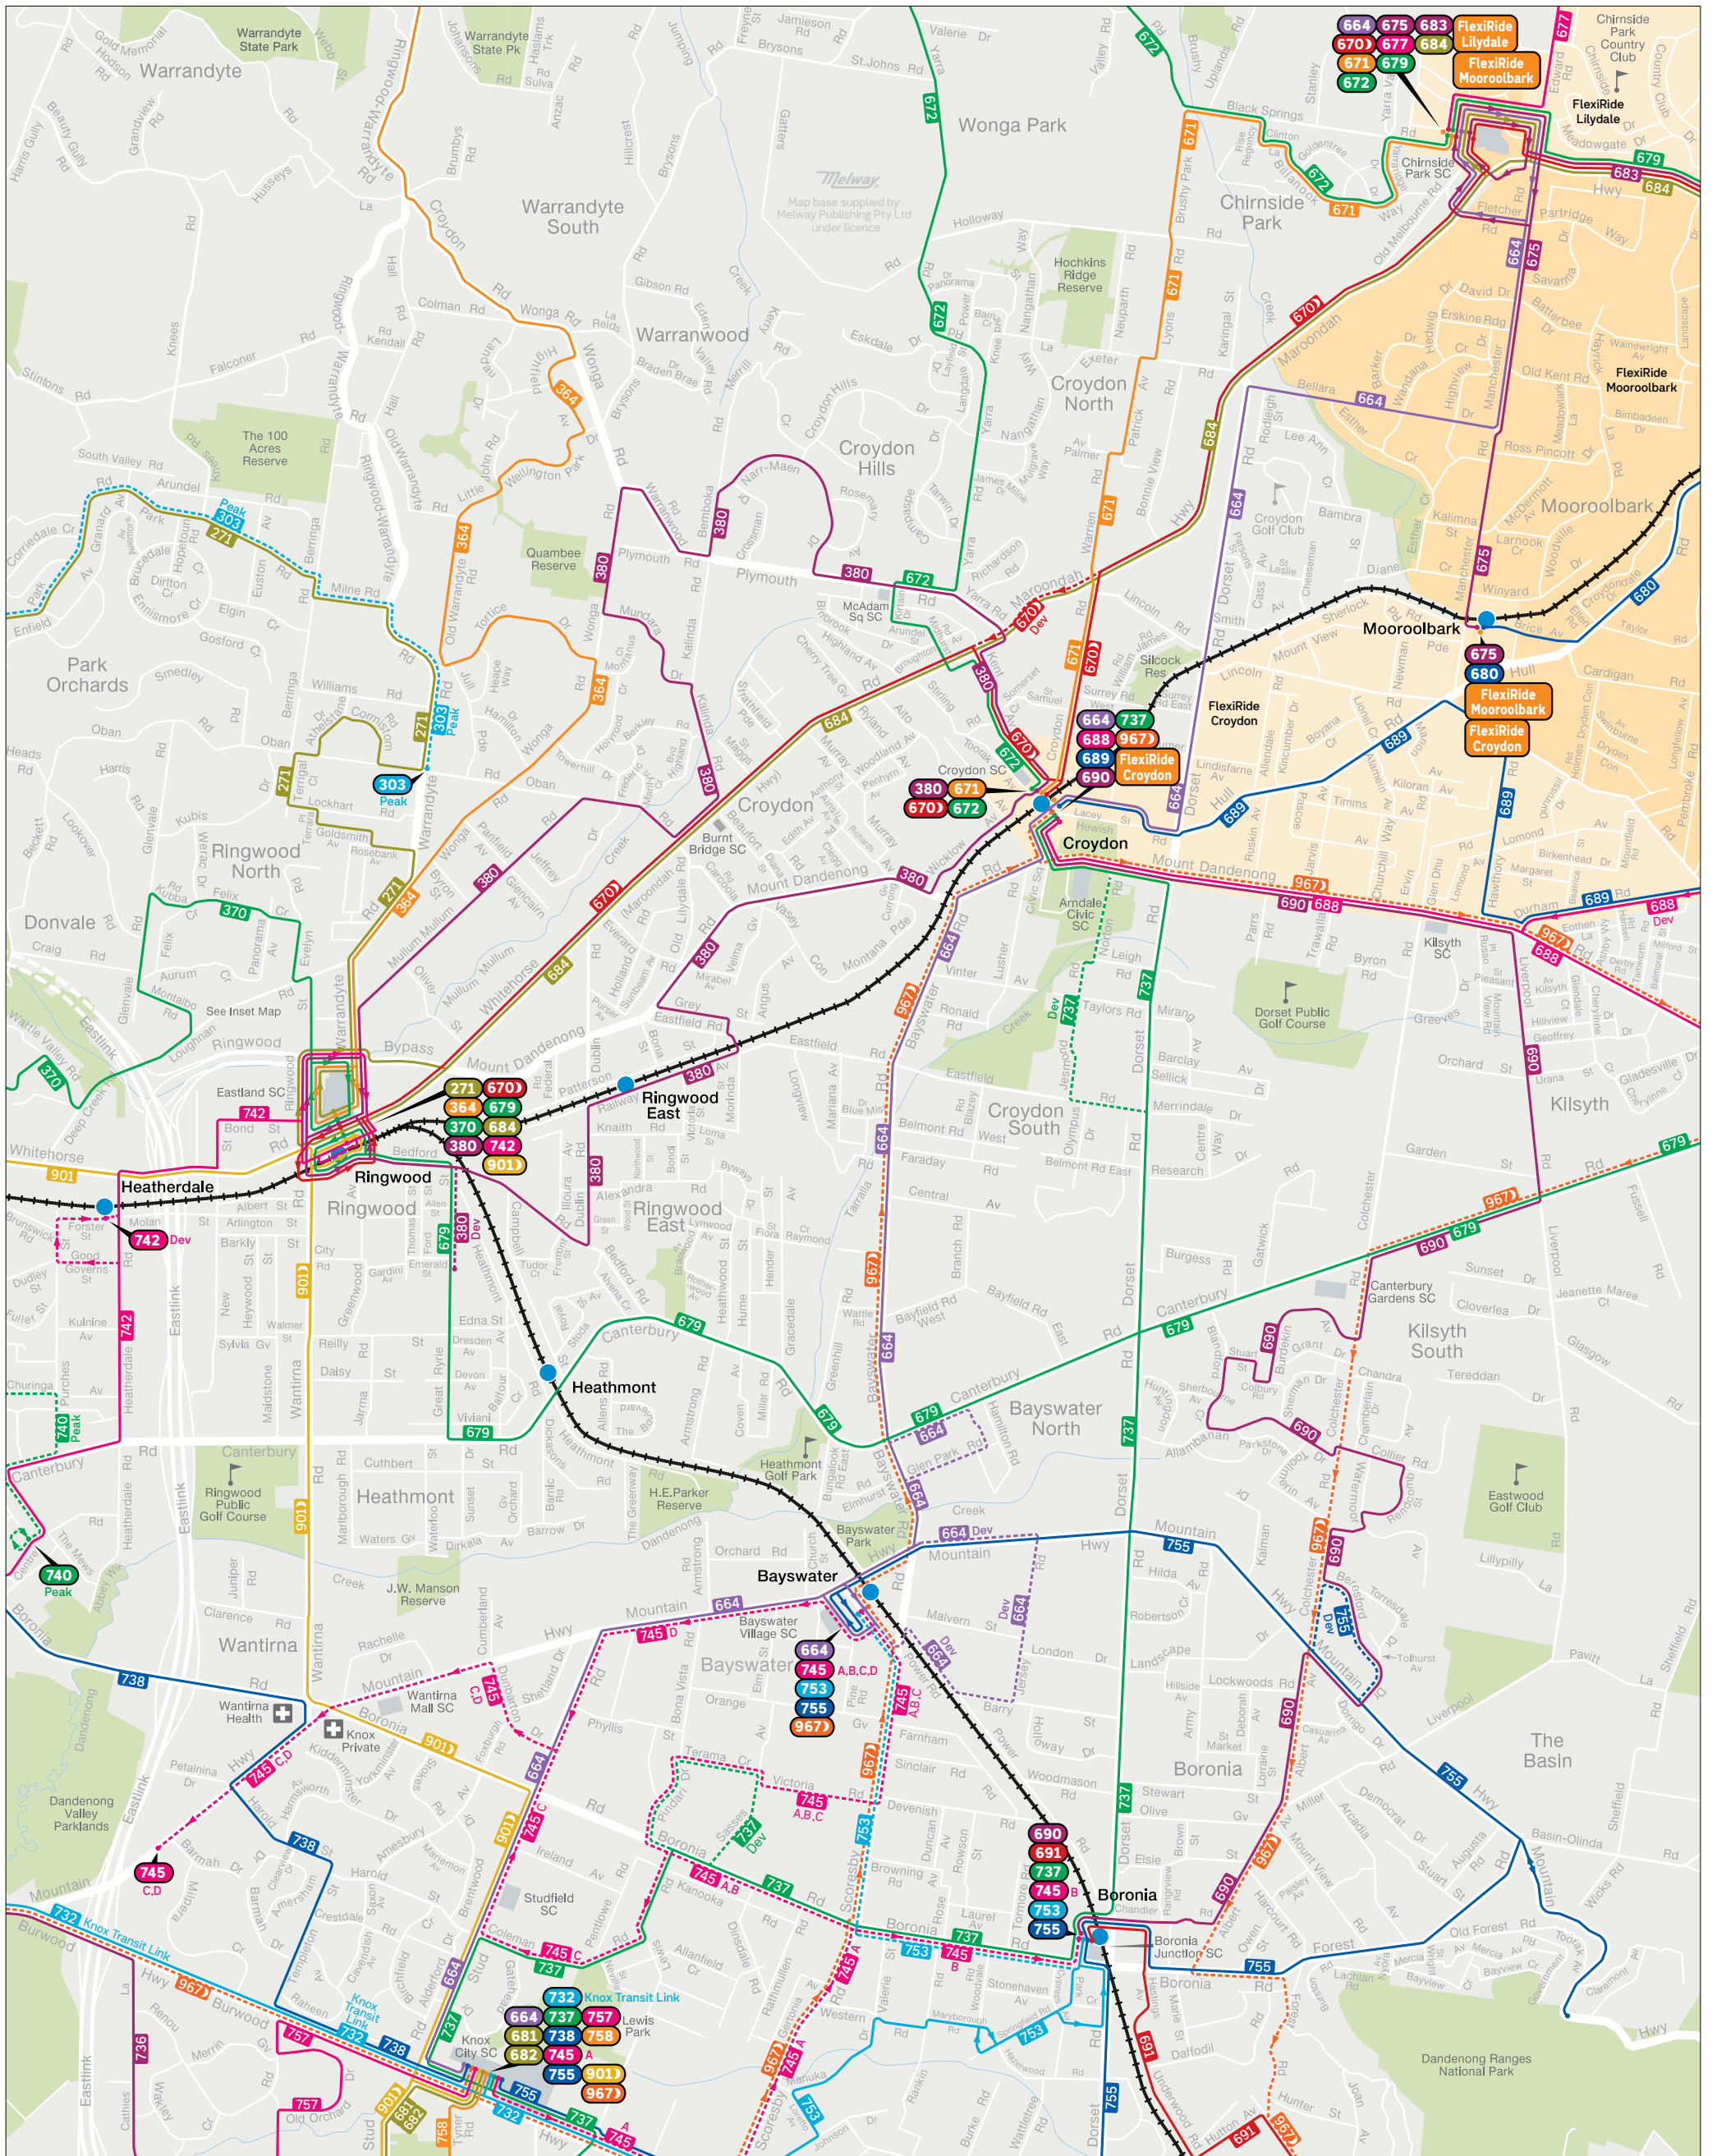

Maroondah bus network

—+—+—+— Train
 - - - - - Tram
 | | | | | Bus
 - - - - - Bus Deviation/Bus Extension
 ● Tram terminus
 ● Bus terminus
 ● Night Bus terminus

MAP NOT TO SCALE
Effective November 2023

Department of Transport and Planning

For more public transport information visit ptv.vic.gov.au, use the PTV app or call 1800 800 007.