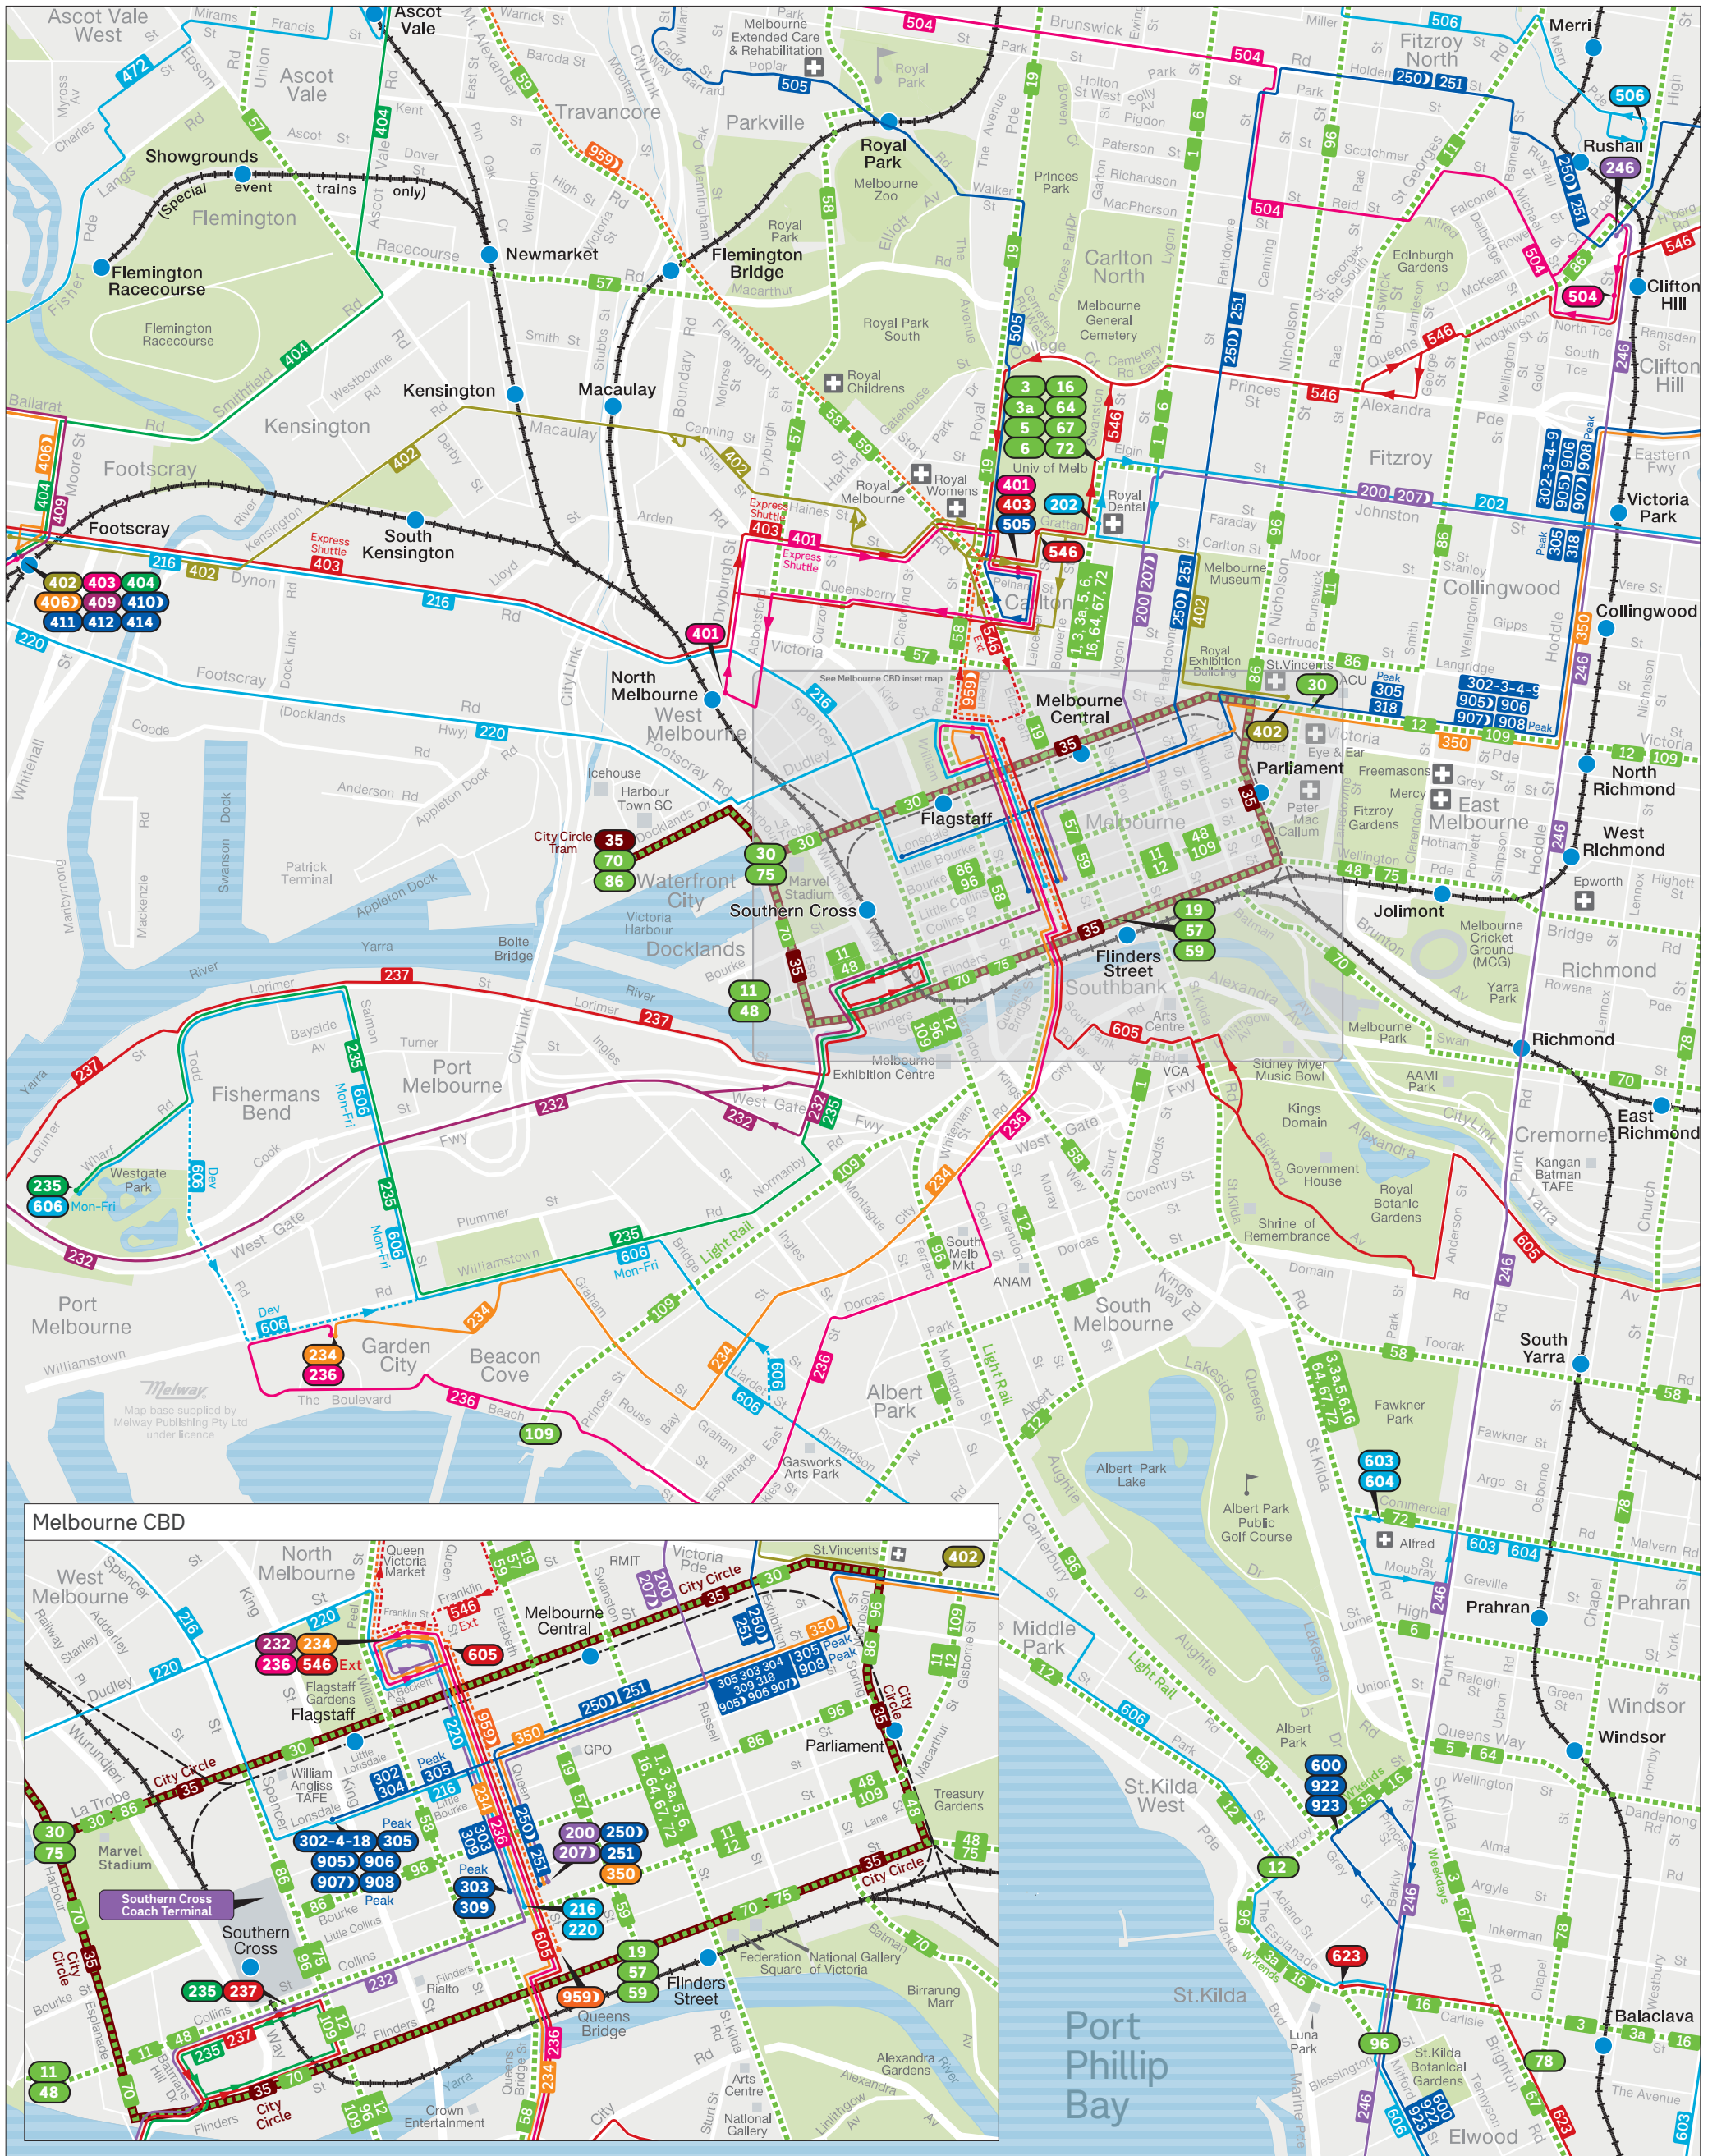

Melbourne bus network

— Train
 — Bus
 — Bus Deviation/Bus Extension
 600 Bus terminus
 600 Night Bus terminus

MAP NOT TO SCALE
Effective November 2023

Department of Transport and Planning

For more public transport information visit ptv.vic.gov.au, use the PTV app or call 1800 800 007.