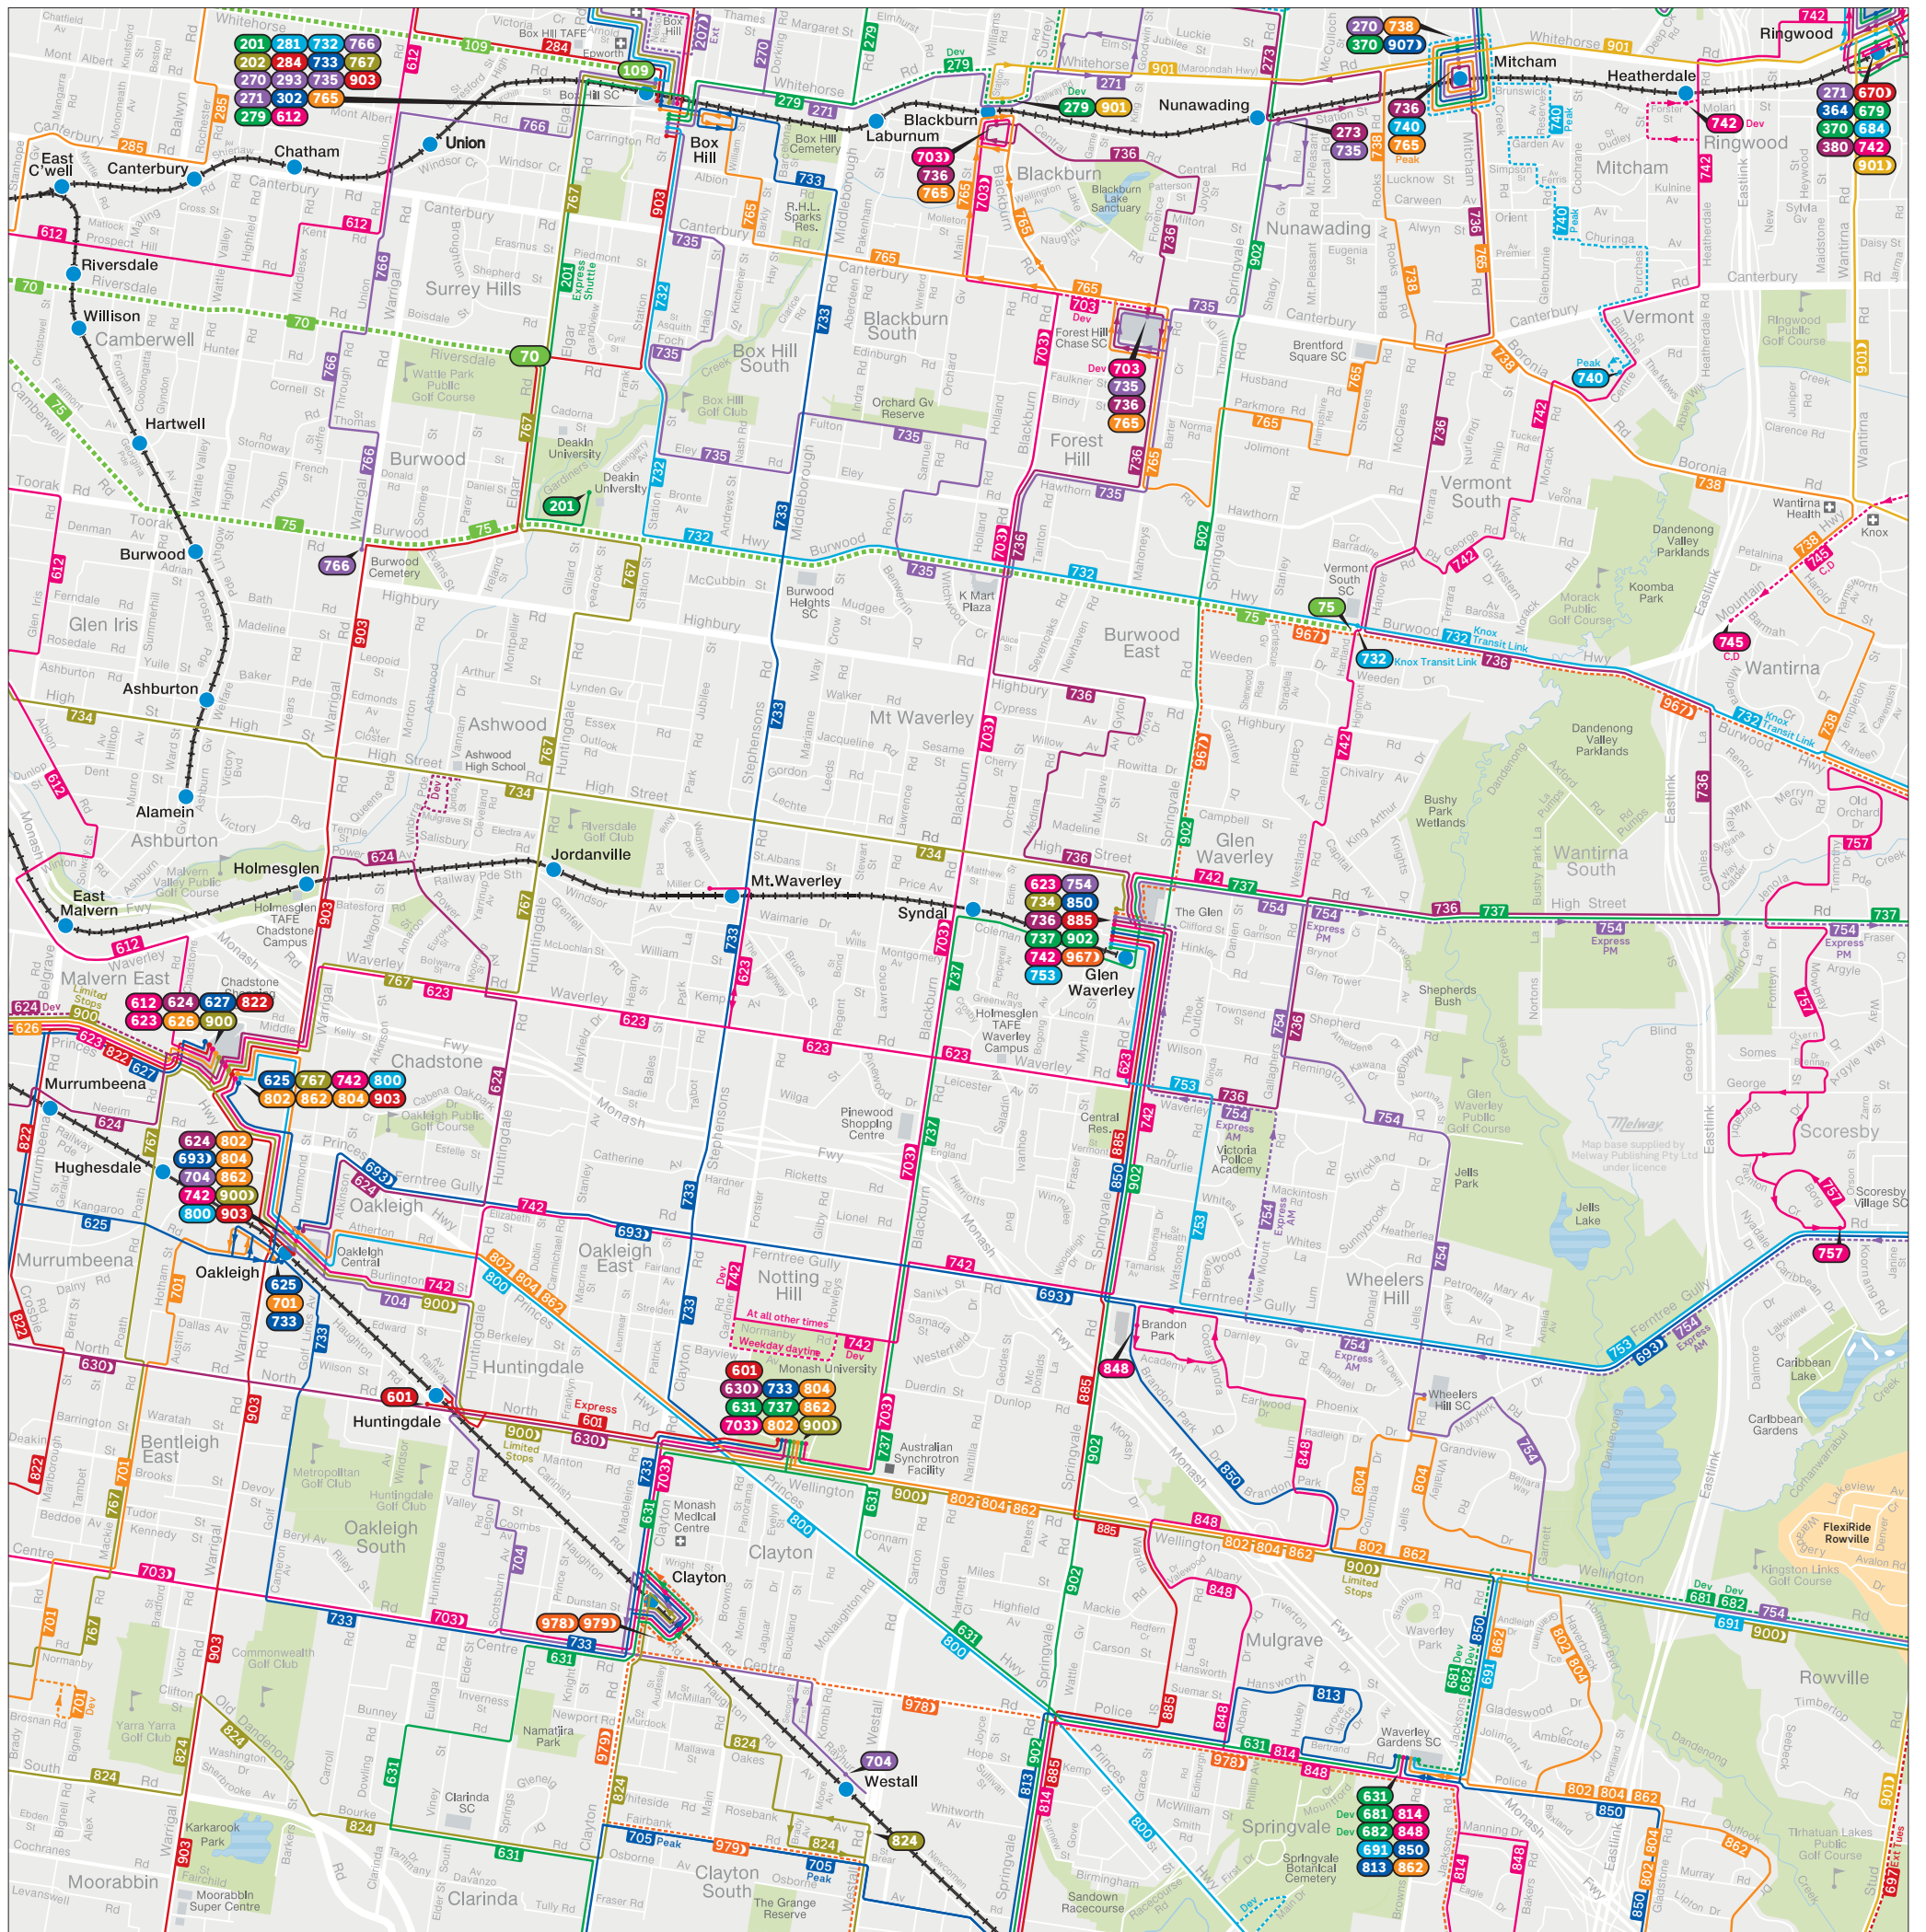

Monash bus network

— Train
 — Tram
 — Bus
 - - - Bus Deviation/Bus Extension
 ● 64 Tram terminus
 ● 600 Bus terminus
 ● 600 Night Bus terminus

MAP NOT TO SCALE
Effective November 2023