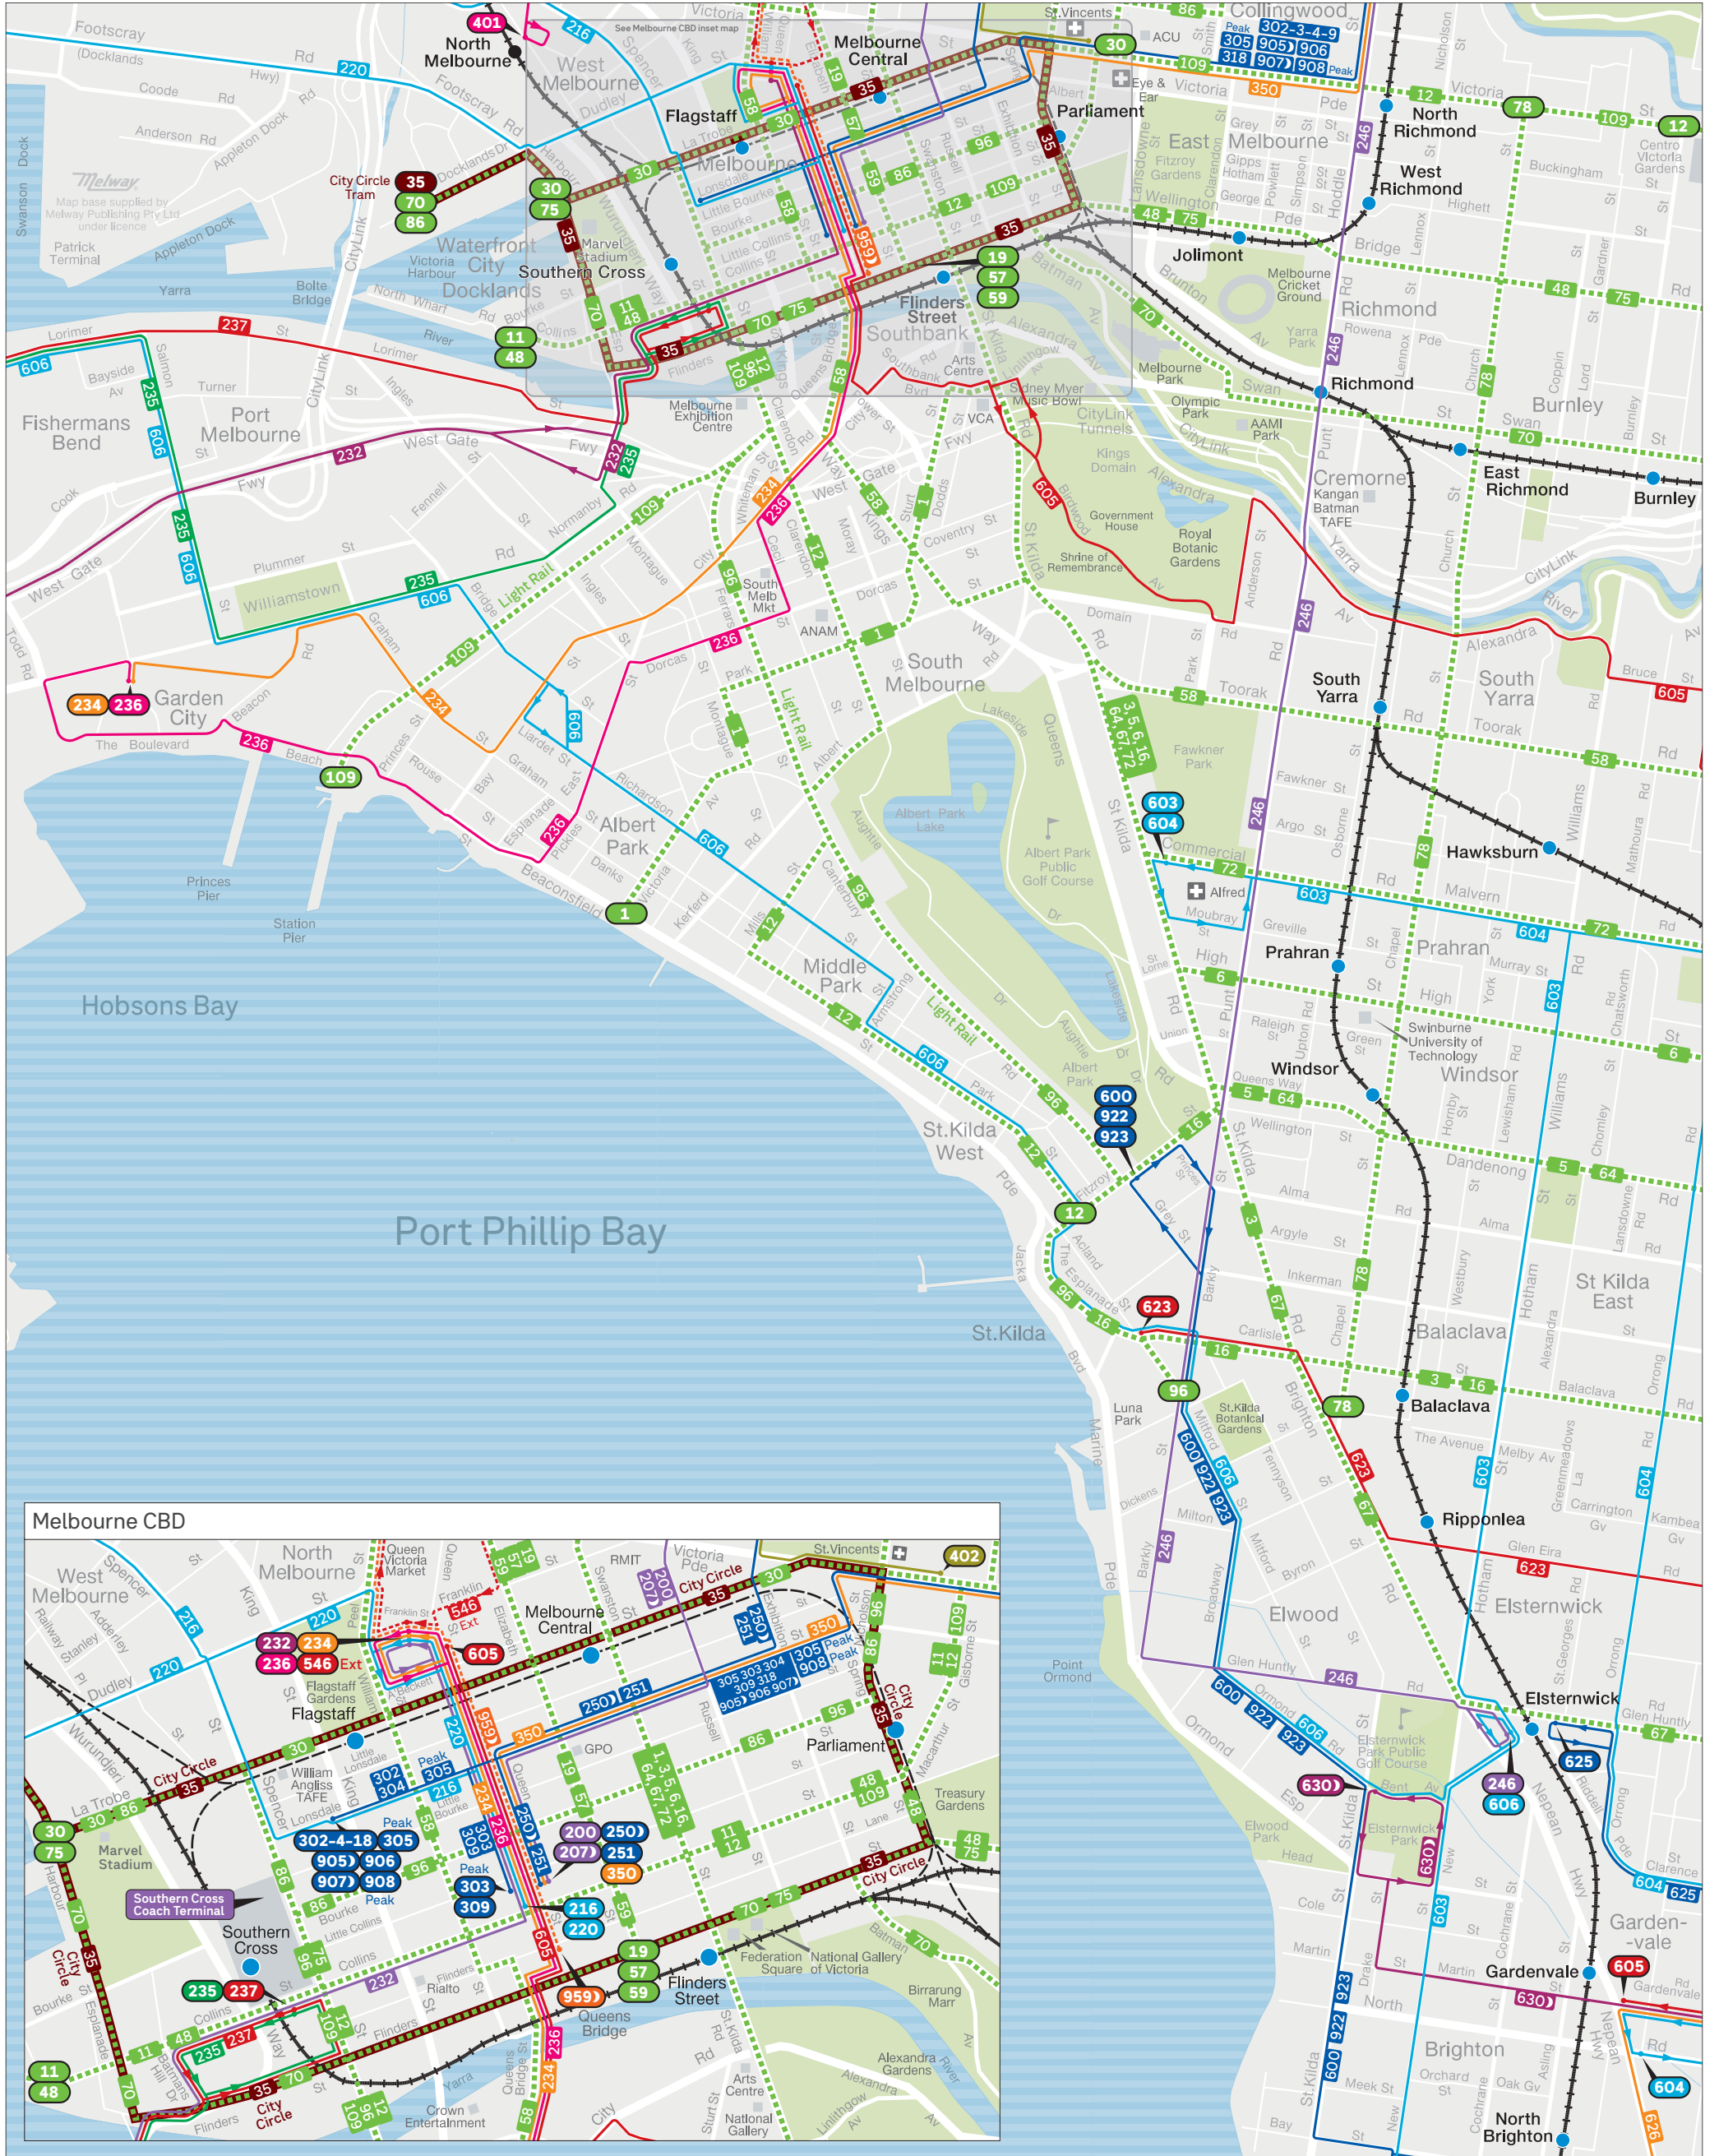

Port Phillip bus network

— Train
 — Tram
 — Bus
 — Bus Deviation/Bus Extension
 64 Tram terminus
 600 Bus terminus
 600 Night Bus terminus

MAP NOT TO SCALE
Effective May 2024

Department of Transport and Planning

For more public transport information visit ptv.vic.gov.au, use the PTV app or call 1800 800 007.